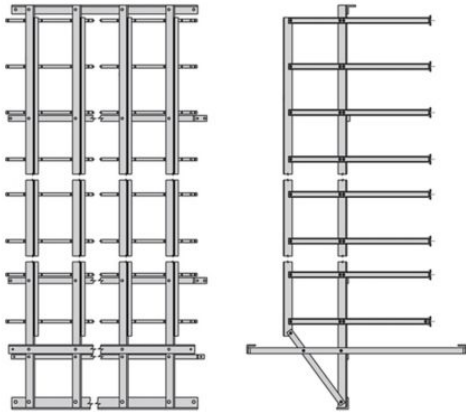

Eaton SB60414004TG

Catalog Number: SB60414004TG

Eaton B-Line series double sided 30 inch shelf width distribution frame, 140" height, 43.62" length, 30" width, 4 vertical with 16 shelves, ASTM A36 steel, Telco gray powder coat, Universal distribution frame double sided

General specifications

Product Name
Eaton B-Line series double sided 30 inch shelf width distribution frame

Catalog Number
SB60414004TG

UPC
799038032656

Product Length/Depth
43.62 in

Product Height
140 in

Product Width
30 in

Product Weight
409.793 lb

Certifications
Not Applicable

Product specifications

Type

Universal distribution frame double sided, 4 vertical with 16 shelves

Material

Steel

Application